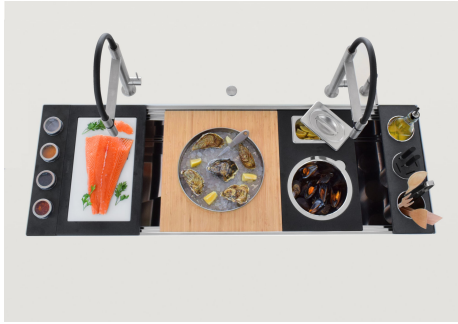

GALERIE

FOURNI